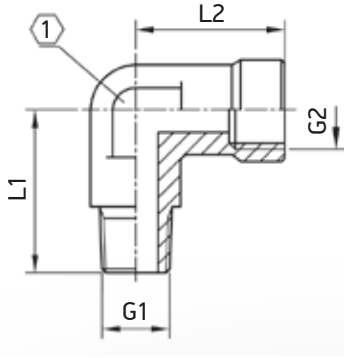

Kuyruklu Dirsek Elbow - Female / Male Thread

Kod Part Number	Diş Ölçüsü Thread		Boyut Ölçüleri (mm) Dimensions in (mm)			
	G1	G2	L1	L2	①	PN Bar
HR275-2-2	G1/8"-28	G1/8"-28	20	17	14	350
HR275-4-4	G1/4"-19	G1/4"-19	28	22	19	350
HR275-6-6	G3/8"-19	G3/8"-19	31	26	24	350
HR275-8-8	G1/2"-14	G1/2"-14	37	32	27	350
HR275-12-12	G3/4"-14	G3/4"-14	41	36	36	315
HR275-16-16	G1"-11	G1"-11	50	43	41	315
HR275-20-20	G1"1/4-11	G1"1/4-11	61	49	50	315
HR275-24-24	G1"1/2-11	G1"1/2-11	65	53	50	315